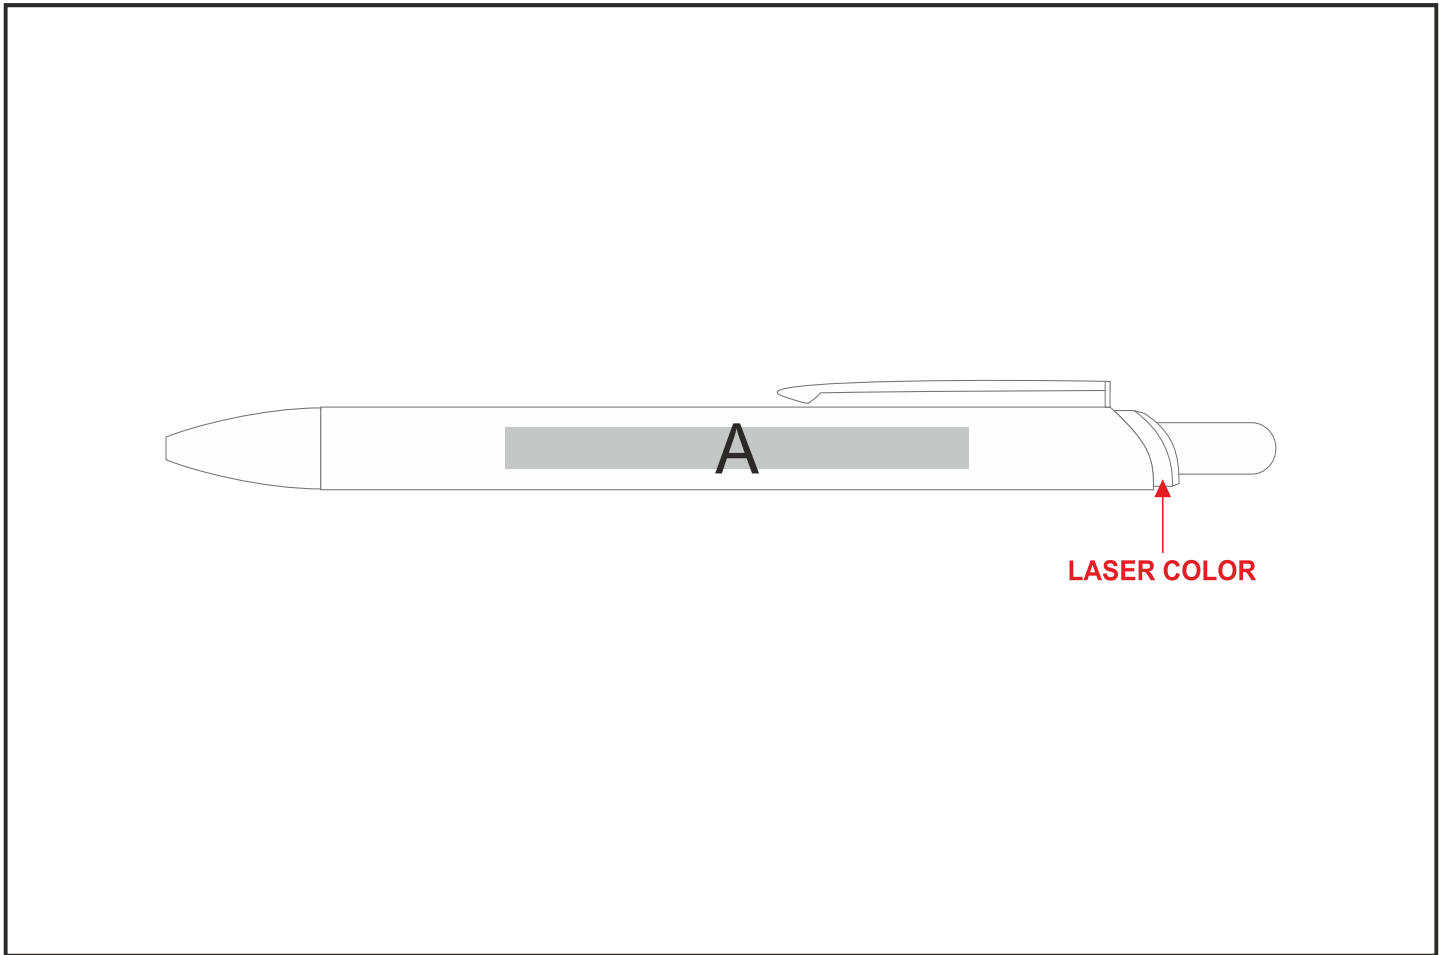

WI-AM-262-B

Altitude Shine Through Ball Pen

Need to know:

- **Laser Colour:** As Per Colour Variant.

Branding Options:

Position	Branding Method (Branding Code)	No. of Colours	Dimension
A	Laser Engraving (LB)	N/A	60mm wide x 5mm high